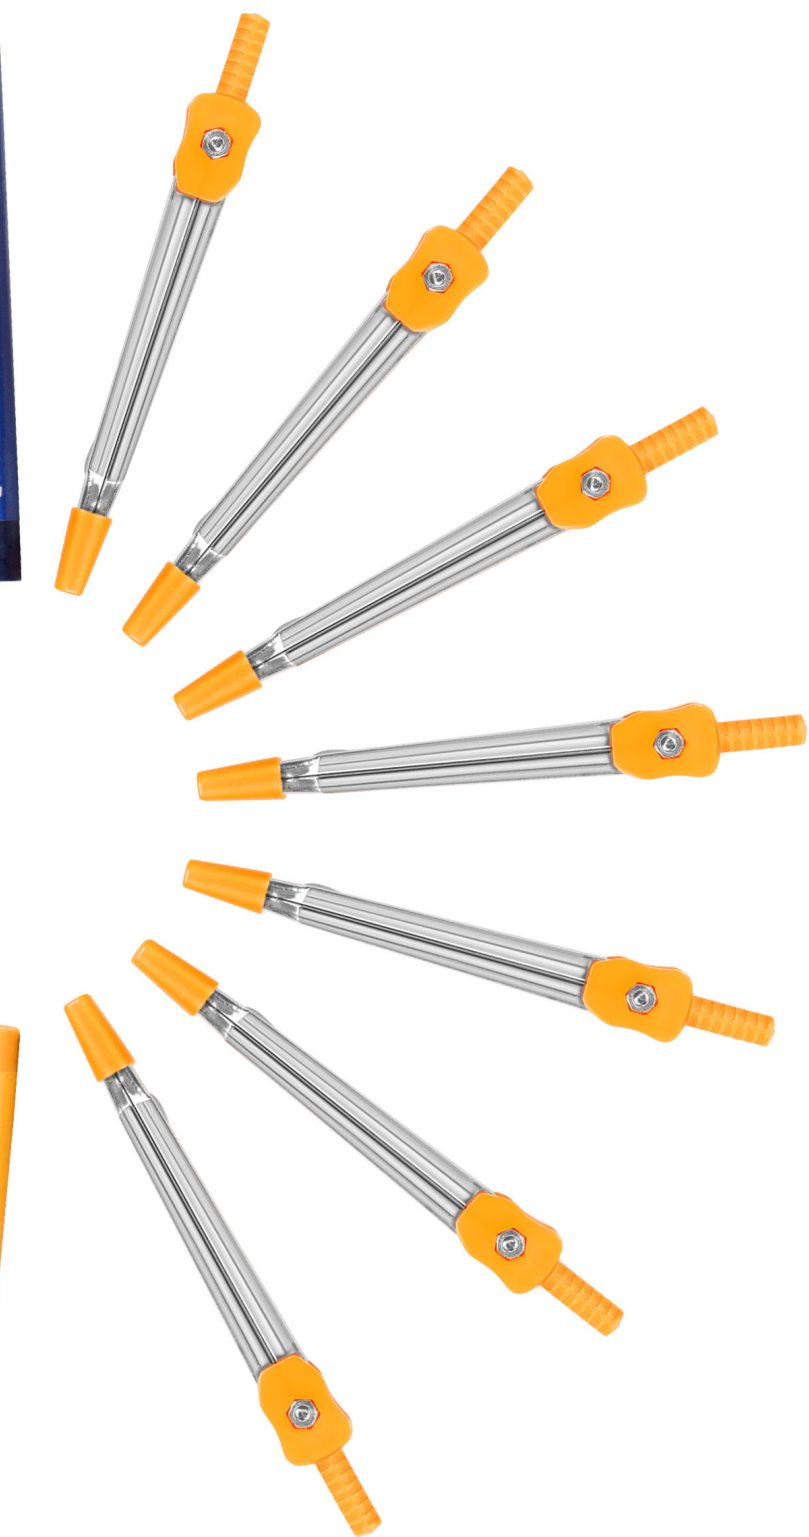

# Product Catalogue

Office Stationery & Young Artists' Collection

Camel 

All things  
art

**camlin**  
All things  
stationery

**camlin**  
All things  
stationery

**camlin** HI PAR LEAD

10 TUBES | 0.7 mm | B